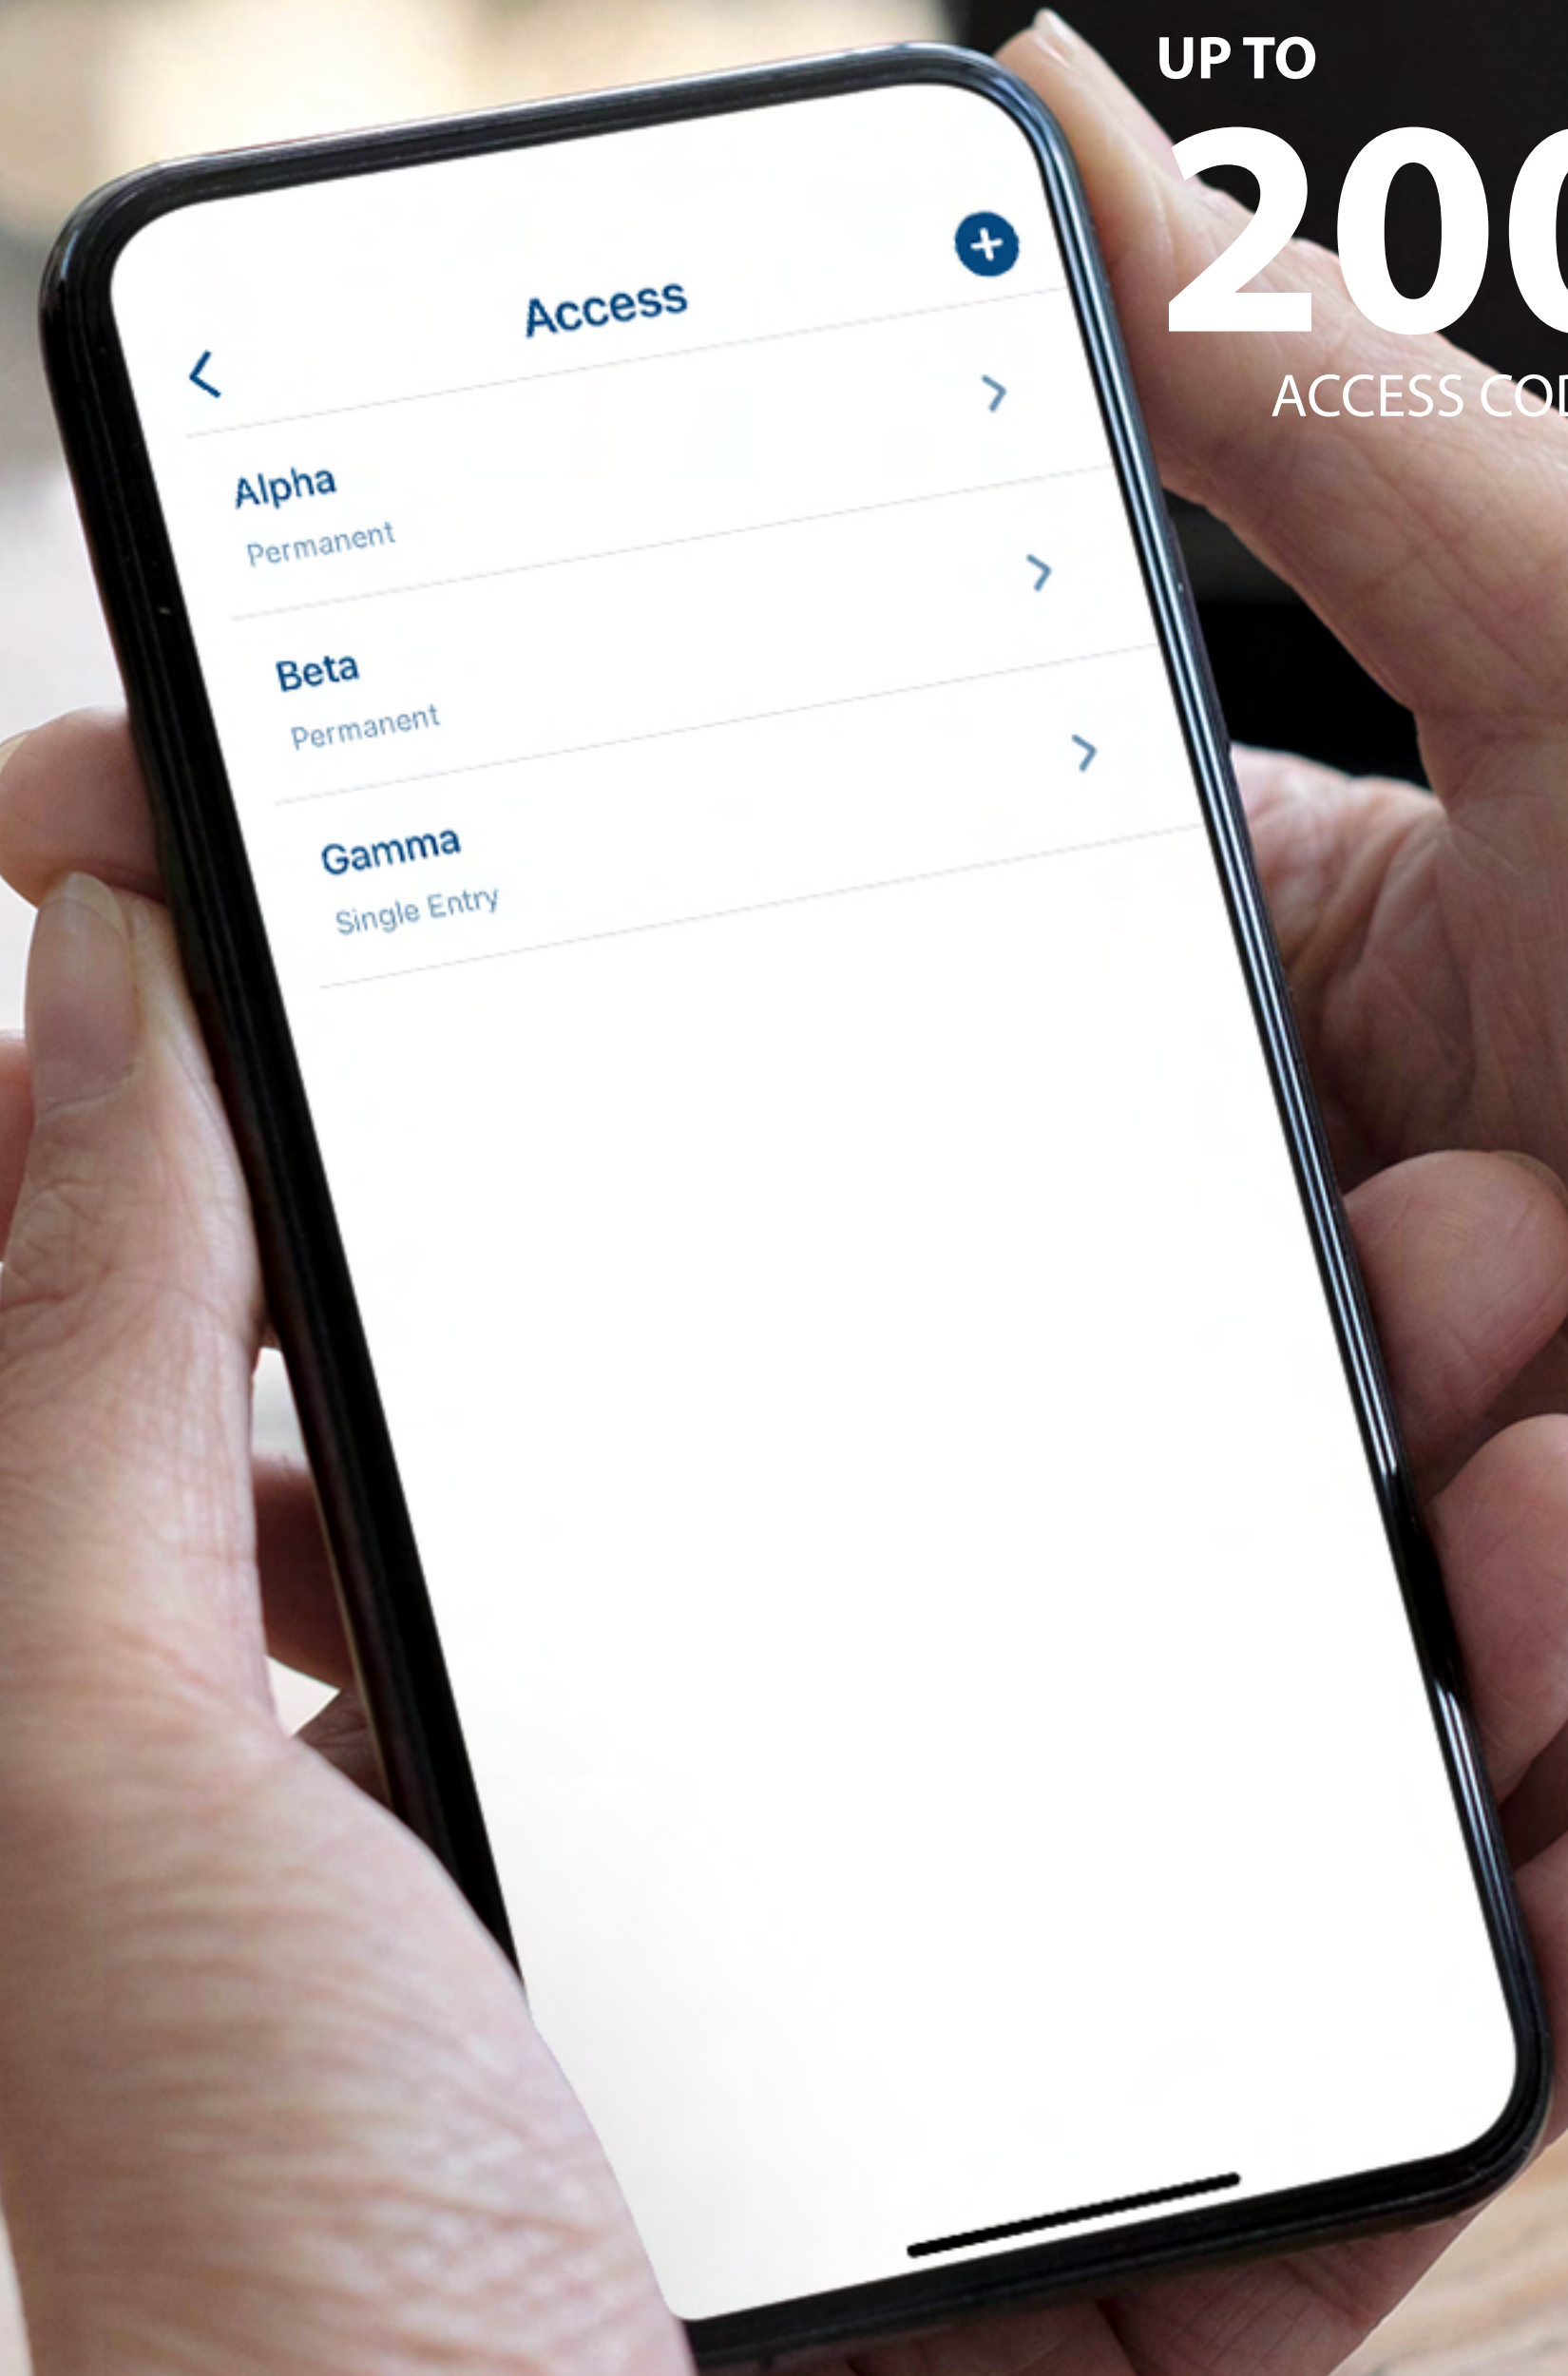

Event Log

Keeps a detailed log of all lock/unlock activities, showing who accessed the device and when. View the full history through your mobile app, ensuring complete visibility and enhanced security.

Visible Settings

Allows you to view and customize lock settings through your mobile app. Easily check device status, update preferences, and adjust configurations, all from one convenient interface, ensuring easy control and management at a glance.

Easy, Secure Guest Access

Share up to 200 temporary, scheduled or permanent access codes with family and trusted guests.

UP TO
200
ACCESS CODES

One Time

One-time-usage
code access

Permanent

Have permanent access

Recurring

10-11 a.m. every Thu.

Valid Time Range

2-5 p.m. Aug. 5th

Easy Installation

Installation is a breeze, taking less than 10 minutes with just a screwdriver.

Product Specification

App User	10 sets
Entry Code	200 sets
Size (WxHxD) Exterior lock body Interior lock body	66 mm x 139 mm x 28 mm 69 mm x 146 mm x 39 mm
Finish	Satin Nickel / Matte Black
Door bore hole	2-1/8" (54 mm) or 1-1/2" (38 mm)
Door thickness	1-3/8" (35 mm) to 2" (51 mm)
Adjustable backset	2-3/8" (60 mm) and 2-3/4" (70 mm)
Power	4~6 months battery life Four AA 1.5V Alkaline Batteries
Operation temperature	-31°F to 150.8°F (-35°C to 66°C) (Temperature tolerance could vary due to different weather conditions)