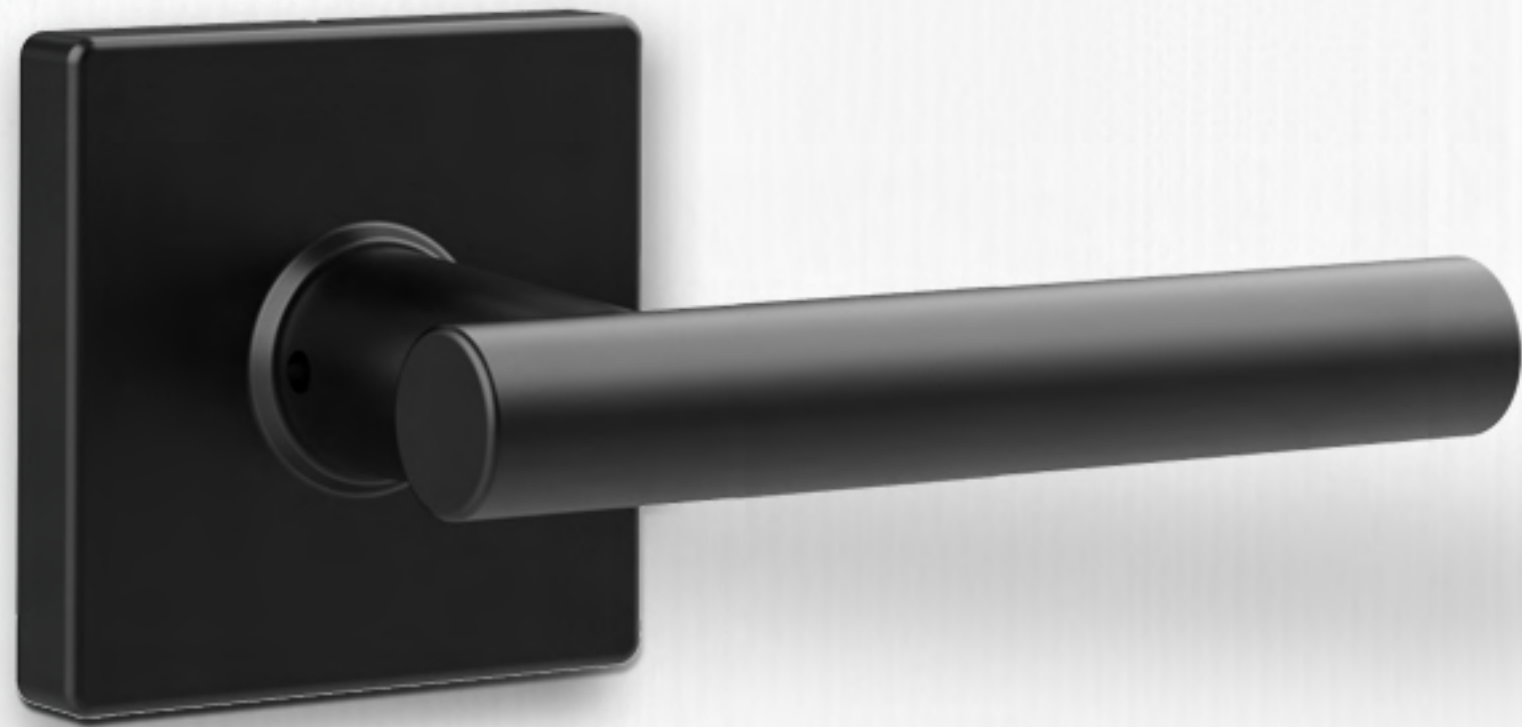

Recurring

10-11 a.m. every Thu.

Valid Time Range

2-5 p.m. Aug. 5th

Easy Installation

Installation is a breeze, taking less than 10 minutes with just a screwdriver.

Product Specification

App User	10 sets
Entry Code	200 sets
Size (WxHxD) Exterior lock body Interior lock body	66 mm x 139 mm x 28 mm 69 mm x 146 mm x 39 mm
Finish	Satin Nickel / Matte Black
Door bore hole	2-1/8" (54 mm) or 1-1/2" (38 mm)
Door thickness	1-3/8" (35 mm) to 2" (51 mm)
Adjustable backset	2-3/8" (60 mm) and 2-3/4" (70 mm)
Power	4~6 months battery life Four AA 1.5V Alkaline Batteries
Operation temperature	-31°F to 150.8°F (-35°C to 66°C) (Temperature tolerance could vary due to different weather conditions)