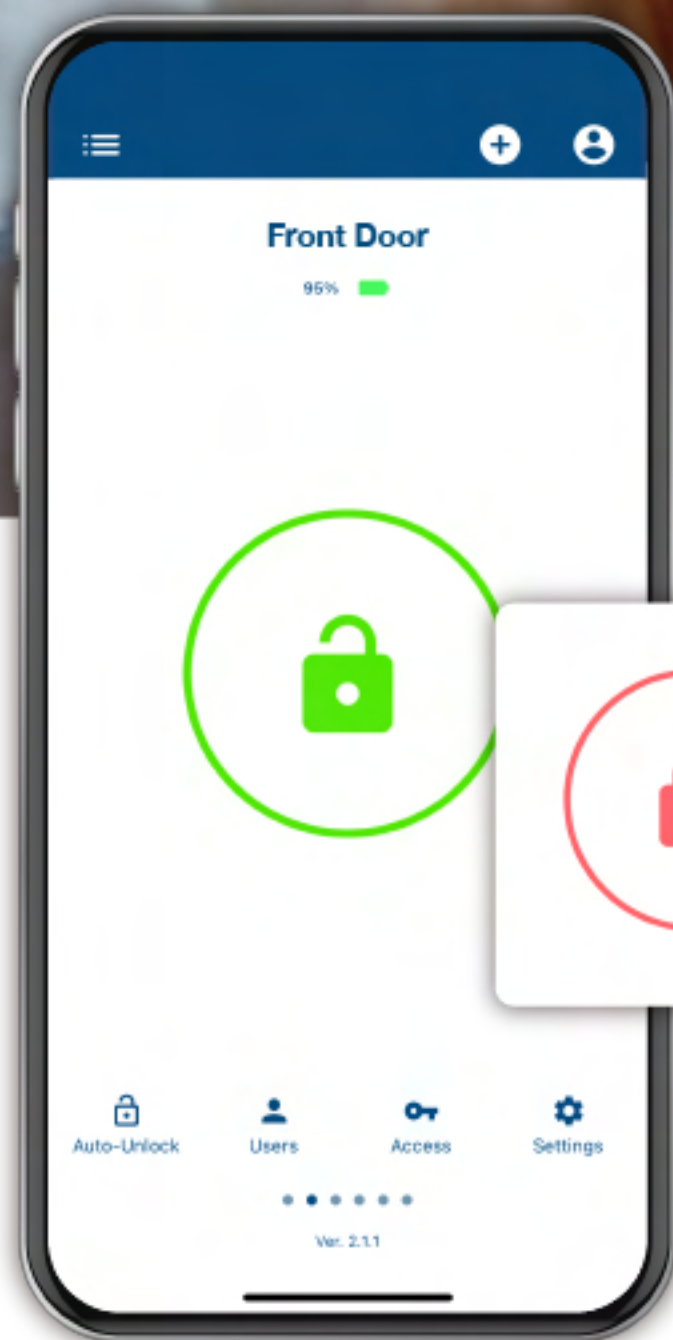

Remote Control

Remotely lock and unlock, share guest access, view all lock activity in the event log and check if your door is shut and secure using Wi-Fi connectivity.

Smart Speaker

You can control your lock using just your voice with Amazon Alexa or GoogleAssistant-enabled devices.

Google and Google Home are trademarks of Google LLC.
Amazon, Alexa and all related logos are trademarks of Amazon.com, Inc. or its affiliates.

The ikey Connect App functionalities

Lock/Unlock with Mobile

Easily lock or unlock devices using your smartphone, replacing traditional keys and PIN codes. Enjoy quick, convenient access with a simple tap on your mobile device.

Manage Access for Others

Grant or revoke access to your devices for family, friends, or guests. Using your mobile app, you can assign temporary or permanent permissions, ensuring only authorized individuals can access your property.

Event Log

Keeps a detailed log of all lock/unlock activities, showing who accessed the device and when. View the full history through your mobile app, ensuring complete visibility and enhanced security.