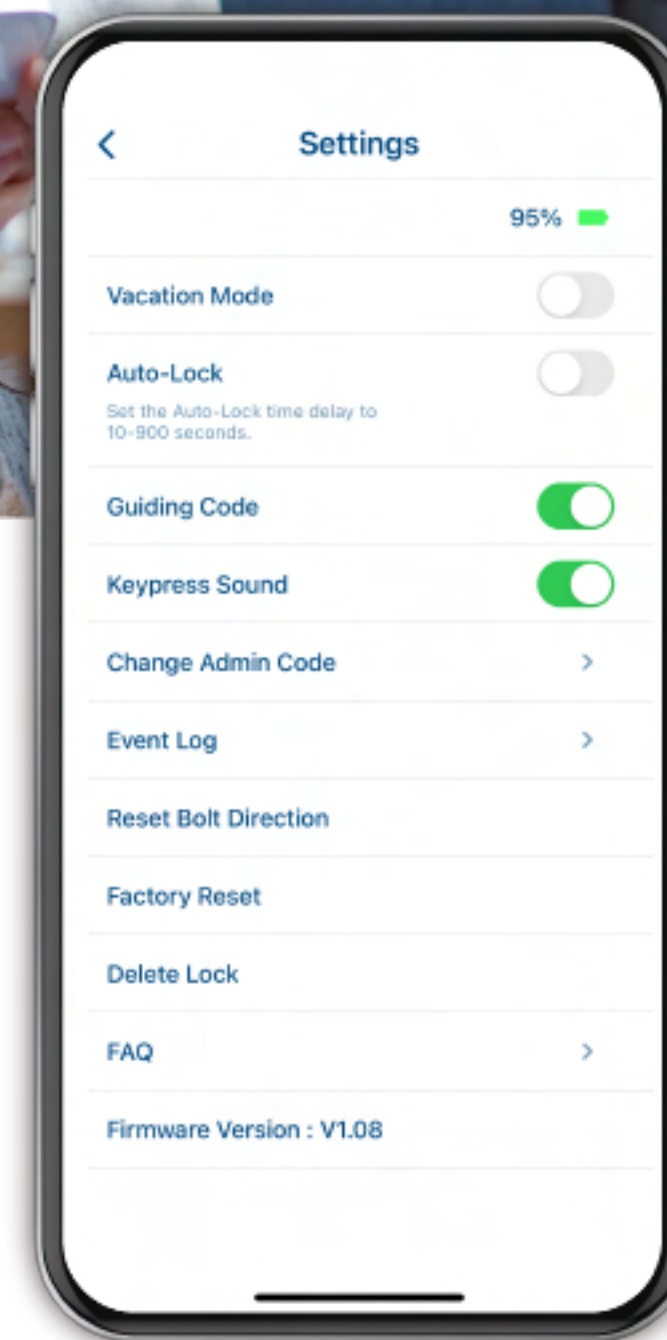

Remote Control

Remotely lock and unlock, share guest access, view all lock activity in the event log and check if your door is shut and secure using Wi-Fi connectivity.

Smart Speaker

You can control your lock using just your voice with Amazon Alexa or GoogleAssistant-enabled devices.

Easily lock or unlock devices using your smartphone, replacing traditional keys and PIN codes. Enjoy quick, convenient access with a simple tap on your mobile device.

Manage Access for Others

Grant or revoke access to your devices for family, friends, or guests. Using your mobile app, you can assign temporary or permanent permissions, ensuring only authorized individuals can access your property.

Event Log

Keeps a detailed log of all lock/unlock activities, showing who accessed the device and when. View the full history through your mobile app, ensuring complete visibility and enhanced security.

Visible Settings

Allows you to view and customize lock settings through your mobile app. Easily check device status, update preferences, and adjust configurations, all from one convenient interface, ensuring easy control and management at a glance.