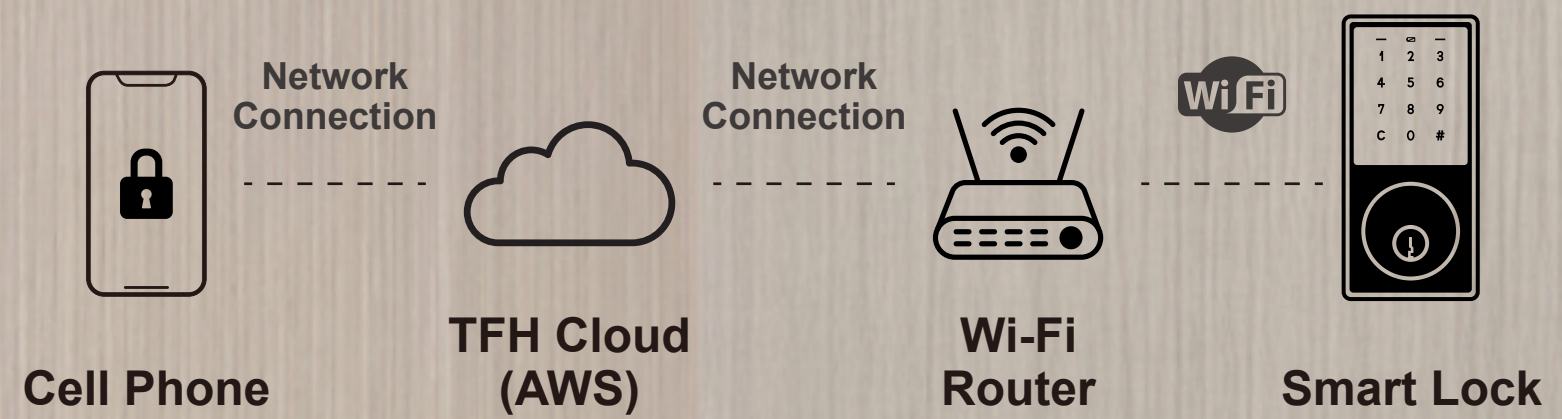

Works with iKey Connect App
Full Control with Your Smartphone

Google Play is a trademark of Google LLC. Apple and the Apple logos are trademarks of Apple Inc., registered in the U.S. and other countries. App store is a service mark of Apple Inc. The Bluetooth® word mark and logos are owned by Bluetooth SIG, Inc. Other third-party brands and names are the property of their respective owners.