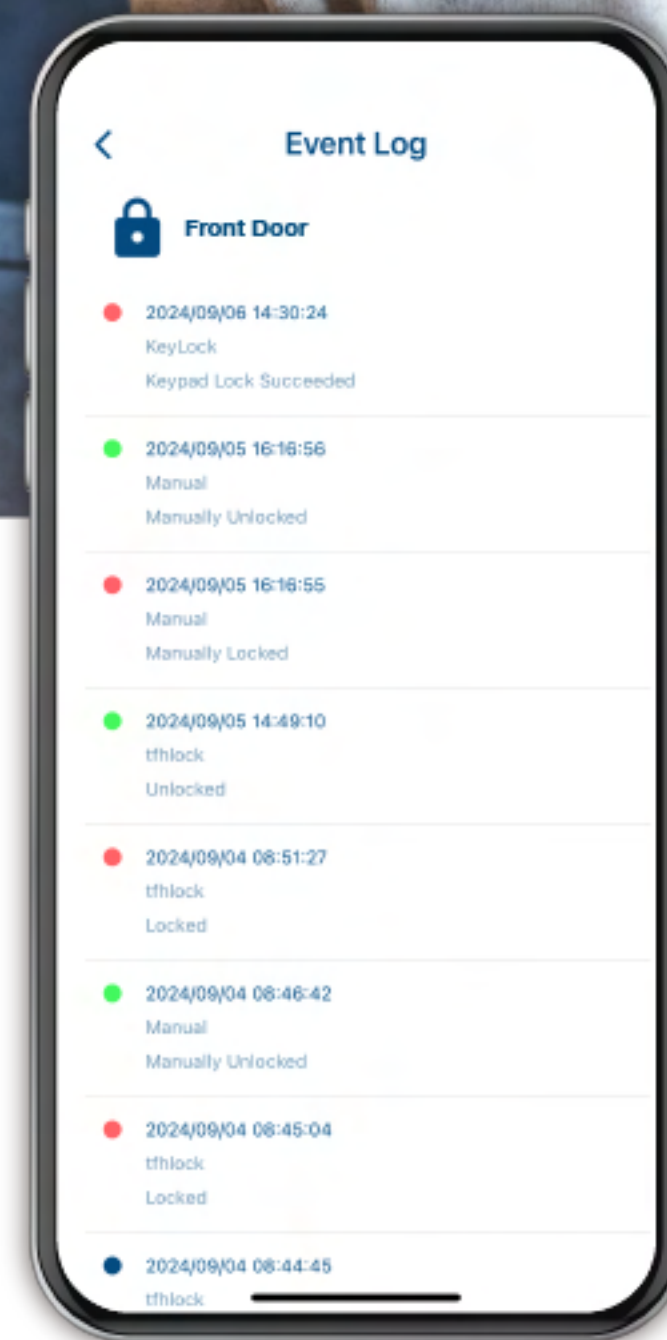

Remote Control

Remotely lock and unlock, share guest access, view all lock activity in the event log and check if your door is shut and secure using Wi-Fi connectivity.

Smart Speaker

You can control your lock using just your voice with Amazon Alexa or GoogleAssistant-enabled devices.

Google and Google Home are trademarks of Google LLC.
Amazon, Alexa and all related logos are trademarks of Amazon.com, Inc. or its affiliates.

The ikey Connect App functionalities

Lock/Unlock with Mobile

Easily lock or unlock devices using your smartphone, replacing traditional keys and PIN codes. Enjoy quick, convenient access with a simple tap on your mobile device.

Manage Access for Others

Grant or revoke access to your devices for family, friends, or guests. Using your mobile app, you can assign temporary or permanent permissions, ensuring only authorized individuals can access your property.

Event Log

Keeps a detailed log of all lock/unlock activities, showing who accessed the device and when. View the full history through your mobile app, ensuring complete visibility and enhanced security.